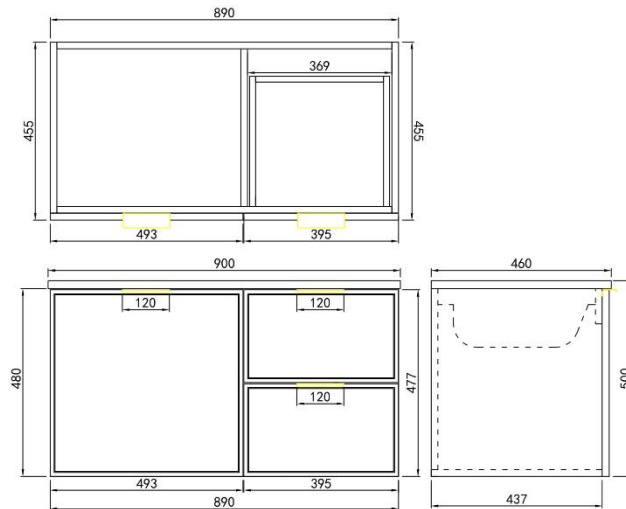

## Miami Standard Wall Hung Vanity

**Product Code:** CM94RW-MW / CM94RW-MB / CM94RW-OG

### Specification:

Material: PVC construction

Finish: Matte White / Matte Black / Olive Green

Dimension: 890\*455\*480mm

Soft closing doors & drawers

- Vanity top options:

Solid Surface Stone Top – SCA94-UTH / SNS94-UTH / PSBW94-UTH