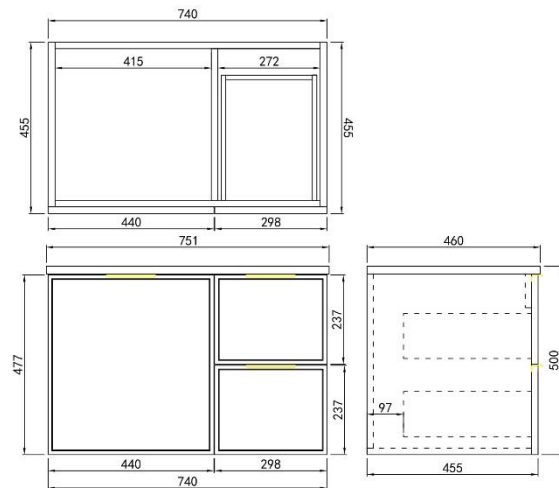

Miami Standard Wall Hung Vanity

Product Code: CM74RW-MW / CM74RW-MB / CM74RW-OG

Specification:

Material: PVC construction

Finish: Matte White / Matte Black / Olive Green

Dimension: 740*455*480mm

Soft closing doors & drawers