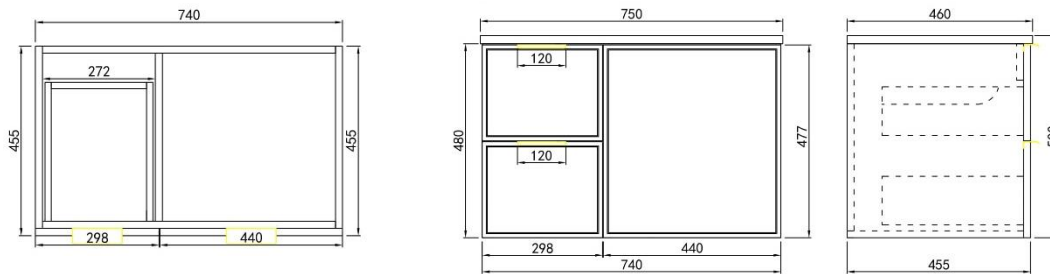

Miami Standard Wall Hung Vanity

Product Code: CM74LW-MW / CM74LW-MB / CM74LW-OG

Specification:

Material: PVC construction

Finish: Matte White / Matte Black / Olive Green

Dimension: 740*455*480mm

Soft closing doors & drawers