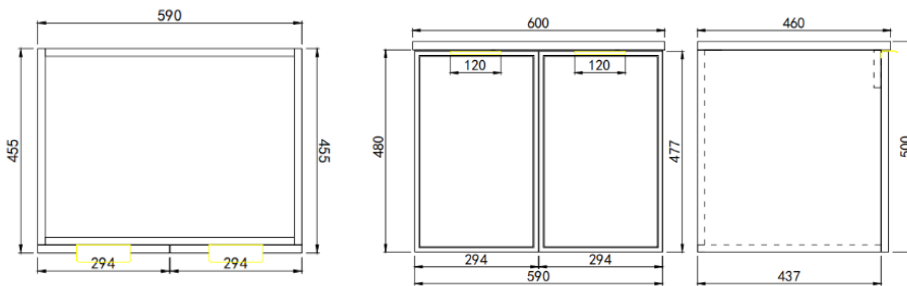

Miami Standard Wall Hung Vanity

Product Code: CM64W-MW / CM64W-MB / CM64W-OG

Specification:

Material: PVC construction

Finish: Matte White / Matte Black / Olive Green

Dimension: 590*455*480mm

Soft closing doors