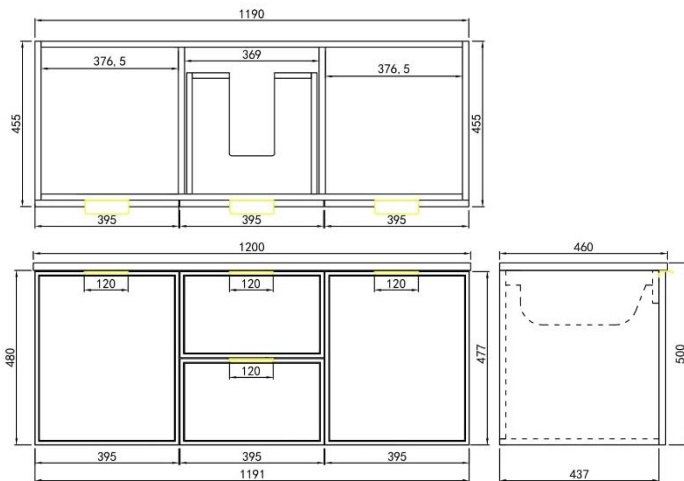

## Miami Standard Wall Hung Vanity

**Product Code:** CM1221RW-MW / CM1221RW-MB / CM1221RW-OG

### Specification:

Material: PVC construction

Finish: Matte White / Matte Black / Olive Green

Dimension: 1190\*455\*480mm

Soft closing doors & drawers

- Vanity top options: Single / Double Bowl

Solid Surface Stone Top – SCA124-UTH / SNS124-UTH / PSBW124-UTH