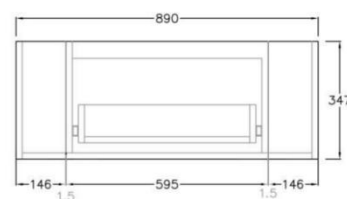

## Bronte Standard Wall Hung Vanity

**Product Code:** KC95W-CO / KC95W-PO

### Specification:

Material: MDF construction

Finish: Coastal Oak / Prime Oak

Dimension: 890\*493\*347mm

Woodgrain thermolaminated V-Groove Push-to-open drawer with internal storage shelf

Box Trap & Space Saver Kit 40mm recommended (35122)