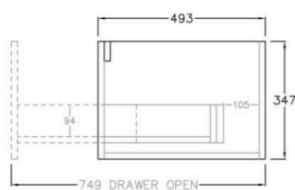

### Specification:

Material: MDF construction

Finish: Coastal Oak / Prime Oak

Dimension: 890\*493\*347mm

Woodgrain thermolaminated V-Groove Push-to-open drawer with internal storage shelf

Box Trap & Space Saver Kit 40mm recommended (35122)