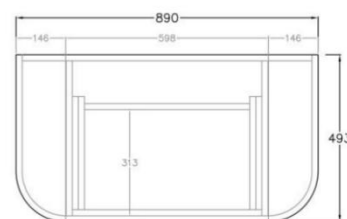

## Bronte Standard Wall Hung Vanity

**Product Code:** KC95W-CO / KC95W-PO

### Specification:

Material: MDF construction

Finish: Coastal Oak / Prime Oak

Dimension: 890\*493\*347mm

Woodgrain thermolaminated V-Groove Push-to-open drawer with internal storage shelf

Box Trap & Space Saver Kit 40mm recommended (35122)