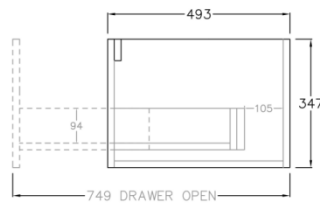

Bronte Standard Wall Hung Vanity

Product Code: KC75W-CO / KC75W-PO

Specification:

Material: MDF construction

Finish: Coastal Oak / Prime Oak

Dimension: 738*493*347mm

Woodgrain thermolaminated V-Groove Push-to-open drawer with internal storage shelf