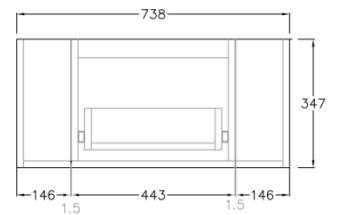

Bronte Standard Wall Hung Vanity

Product Code: KC75W-CO / KC75W-PO

Specification:

Material: MDF construction

Finish: Coastal Oak / Prime Oak

Dimension: 738*493*347mm

Woodgrain thermolaminated V-Groove Push-to-open drawer with internal storage shelf