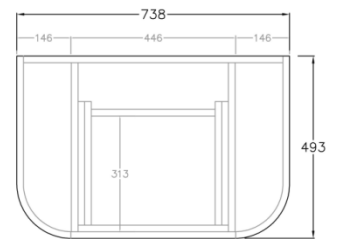

Bronte Standard Wall Hung Vanity

Product Code: KC75W-CO / KC75W-PO

Specification:

Material: MDF construction

Finish: Coastal Oak / Prime Oak

Dimension: 738*493*347mm

Woodgrain thermolaminated V-Groove Push-to-open drawer with internal storage shelf

Box Trap & Space Saver Kit 40mm recommended (35122)

Vanity top options:

Stone top (with choices of tap hole and waste hole position) -

Quartz (-QST): ABW75CV

Natural Marble (-MST): ACar75CV / ANmq75CV

<https://www.poseidonbk.com.au/products/ceto/bellevue-vanity/bronte/bronte-k75w-co/>