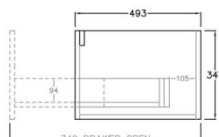

### Specification:

Material: MDF construction

Finish: Coastal Oak / Prime Oak

Dimension: 1148\*493\*347mm

Woodgrain thermolaminated V-Groove Push-to-open drawer with internal storage shelf

Box Trap & Space Saver Kit 40mm recommended (35122)