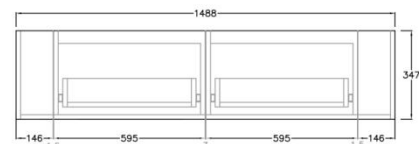

### Specification:

Material: MDF construction

Finish: Coastal Oak / Prime Oak

Dimension: 1148\*493\*347mm

Woodgrain thermolaminated V-Groove Push-to-open drawer with internal storage shelf

Box Trap & Space Saver Kit 40mm recommended (35122)