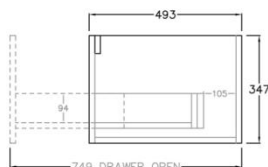

Bronte Standard Wall Hung Vanity

Product Code: KC125W-CO / KC125W-PO

Specification:

Material: MDF construction

Finish: Coastal Oak / Prime Oak

Dimension: 1148*493*347mm

Woodgrain thermolaminated V-Groove Push-to-open drawer with internal storage shelf