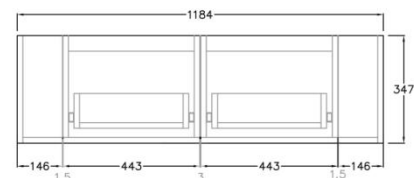

Bronte Standard Wall Hung Vanity

Product Code: KC125W-CO / KC125W-PO

Specification:

Material: MDF construction

Finish: Coastal Oak / Prime Oak

Dimension: 1148*493*347mm

Woodgrain thermolaminated V-Groove Push-to-open drawer with internal storage shelf