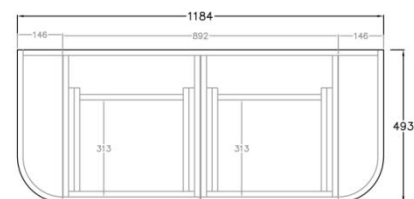

Bronte Standard Wall Hung Vanity

Product Code: KC125W-CO / KC125W-PO

Specification:

Material: MDF construction

Finish: Coastal Oak / Prime Oak

Dimension: 1148*493*347mm

Woodgrain thermolaminated V-Groove Push-to-open drawer with internal storage shelf

Box Trap & Space Saver Kit 40mm recommended (35122)

Vanity top options:

Stone top (with choices of tap hole and waste hole position) -

Quartz (-QST): ABW125CV

Natural Marble (-MST): ACar125CV / ANmq125CV

<https://www.poseidonbk.com.au/products/ceto/bellevue-vanity/bronte/kc125w/>