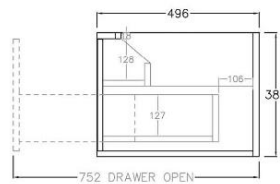

Bellevue Standard Wall Hung Vanity

Product Code: K95LW-CO / K95LW-PO

Specification:

Material: MDF construction

Finish: Coastal Oak / Prime Oak

Dimension: 890*496*380mm

Slim door / Left hand drawer

Woodgrain thermolaminated V-Groove Push-to-open drawer with internal storage shelf