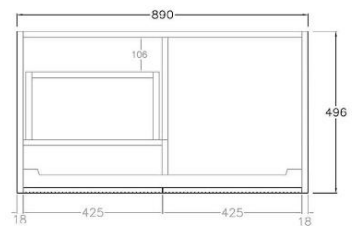

Bellevue Standard Wall Hung Vanity

Product Code: K95LW-CO / K95LW-PO

Specification:

Material: MDF construction

Finish: Coastal Oak / Prime Oak

Dimension: 890*496*380mm

Slim door / Left hand drawer

Woodgrain thermolaminated V-Groove Push-to-open drawer with internal storage shelf