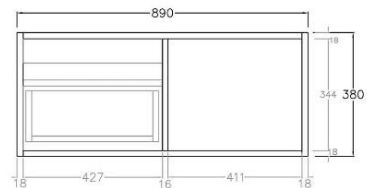

Bellevue Standard Wall Hung Vanity

Product Code: K95LW-CO / K95LW-PO

Specification:

Material: MDF construction

Finish: Coastal Oak / Prime Oak

Dimension: 890*496*380mm

Slim door / Left hand drawer

Woodgrain thermolaminated V-Groove Push-to-open drawer with internal storage shelf