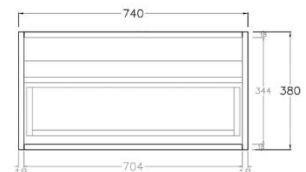

Bellevue Standard Wall Hung Vanity

Product Code: K75W-CO / K75W-PO

Specification:

Material: MDF construction

Finish: Coastal Oak / Prime Oak

Dimension: 740*496*380mm

Woodgrain thermolaminated V-Groove Push-to-open drawer with internal storage shelf