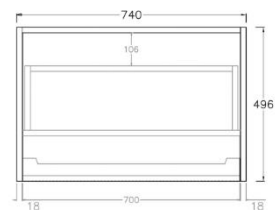

Bellevue Standard Wall Hung Vanity

Product Code: K75W-CO / K75W-PO

Specification:

Material: MDF construction

Finish: Coastal Oak / Prime Oak

Dimension: 740*496*380mm

Woodgrain thermolaminated V-Groove Push-to-open drawer with internal storage shelf