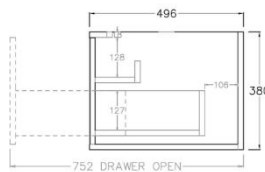

Bellevue Standard Wall Hung Vanity

Product Code: K75W-CO / K75W-PO

Specification:

Material: MDF construction

Finish: Coastal Oak / Prime Oak

Dimension: 740*496*380mm

Woodgrain thermolaminated V-Groove Push-to-open drawer with internal storage shelf