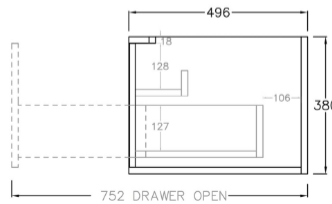

Bellevue Standard Wall Hung Vanity

**Product Code:** K65W-CO / K65W-PO

**Specification:**

Material: MDF construction

Finish: Coastal Oak / Prime Oak

Dimension: 590\*496\*380mm

Woodgrain thermolaminated V-Groove Push-to-open drawer with internal storage shelf