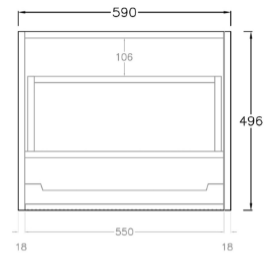

Bellevue Standard Wall Hung Vanity

**Product Code:** K65W-CO / K65W-PO

**Specification:**

Material: MDF construction

Finish: Coastal Oak / Prime Oak

Dimension: 590\*496\*380mm

Woodgrain thermolaminated V-Groove Push-to-open drawer with internal storage shelf