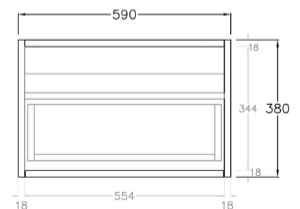

Bellevue Standard Wall Hung Vanity

**Product Code:** K65W-CO / K65W-PO

**Specification:**

Material: MDF construction

Finish: Coastal Oak / Prime Oak

Dimension: 590\*496\*380mm

Woodgrain thermolaminated V-Groove Push-to-open drawer with internal storage shelf