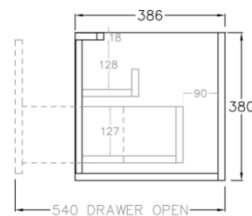

Bellevue Slim Wall Hung Vanity

Product Code: K63W-CO / K63W-PO

Specification:

Material: MDF construction

Finish: Coastal Oak / Prime Oak

Dimension: 590*386*380mm

Woodgrain thermolaminated V-Groove Push-to-open drawer with internal storage shelf

Box Trap & Space Saver Kit 40mm recommended (35122)

Vanity top options:

Stone top (with choices of tap hole and waste hole position) -

Quartz (-QST): ABW639

Natural Marble (-MST): ACar639 / ANmq639

<https://www.poseidonbk.com.au/products/ceto/bellevue-vanity/bellevue-ensuite-slim/bellevue-k65w-co-copy/>