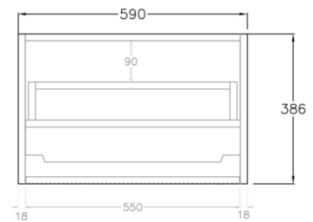

Bellevue Slim Wall Hung Vanity

Product Code: K63W-CO / K63W-PO

Specification:

Material: MDF construction

Finish: Coastal Oak / Prime Oak

Dimension: 590*386*380mm

Woodgrain thermolaminated V-Groove Push-to-open drawer with internal storage shelf