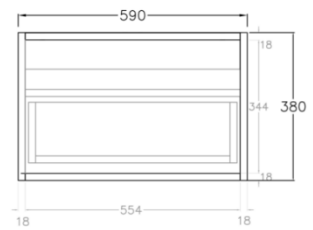

Bellevue Slim Wall Hung Vanity

Product Code: K63W-CO / K63W-PO

Specification:

Material: MDF construction

Finish: Coastal Oak / Prime Oak

Dimension: 590*386*380mm

Woodgrain thermolaminated V-Groove Push-to-open drawer with internal storage shelf