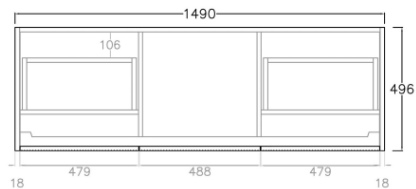

Bellevue Standard Wall Hung Vanity

Product Code: K155W-CO / K155W-PO

Specification:

Material: MDF construction

Finish: Coastal Oak / Prime Oak

Dimension: 1490*496*380mm

Woodgrain thermolaminated V-Groove Push-to-open drawer and Slim door with internal storage shelf