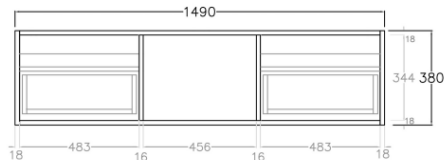

Bellevue Standard Wall Hung Vanity

Product Code: K155W-CO / K155W-PO

Specification:

Material: MDF construction

Finish: Coastal Oak / Prime Oak

Dimension: 1490*496*380mm

Woodgrain thermolaminated V-Groove Push-to-open drawer and Slim door with internal storage shelf