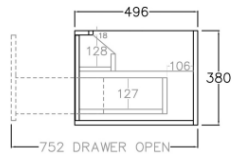

Bellevue Standard Wall Hung Vanity

Product Code: K155W-CO / K155W-PO

Specification:

Material: MDF construction

Finish: Coastal Oak / Prime Oak

Dimension: 1490*496*380mm

Woodgrain thermolaminated V-Groove Push-to-open drawer and Slim door with internal storage shelf