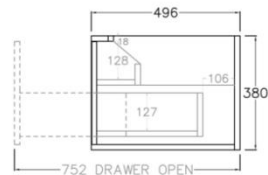

### Specification:

Material: MDF construction

Finish: Coastal Oak / Prime Oak

Dimension: 890\*496\*380mm

Slim door / Left hand drawer

Woodgrain thermolaminated V-Groove Push-to-open drawer with internal storage shelf