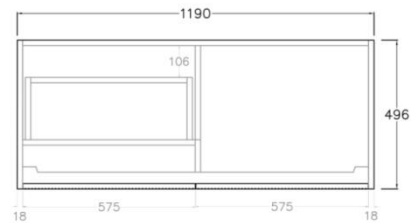

## Bellevue Standard Wall Hung Vanity

**Product Code:** K125LW-CO / K125LW-PO

### Specification:

Material: MDF construction

Finish: Coastal Oak / Prime Oak

Dimension: 890\*496\*380mm

Slim door / Left hand drawer

Woodgrain thermolaminated V-Groove Push-to-open drawer with internal storage shelf