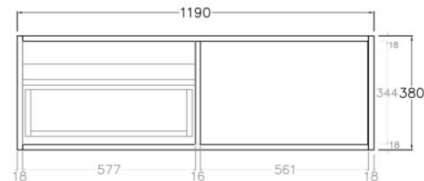

## Bellevue Standard Wall Hung Vanity

**Product Code:** K125LW-CO / K125LW-PO

### Specification:

Material: MDF construction

Finish: Coastal Oak / Prime Oak

Dimension: 890\*496\*380mm

Slim door / Left hand drawer

Woodgrain thermolaminated V-Groove Push-to-open drawer with internal storage shelf