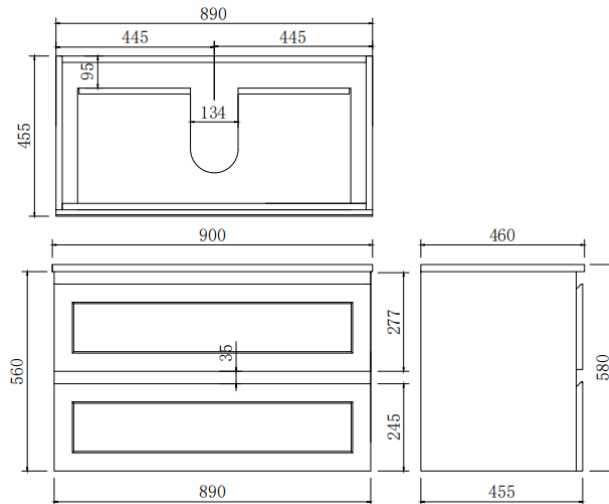

Fremantle Wall Hung Vanity

Product Code: FMW900WH / FMB900WH / FMG900WH

Specification:

Material: PVC construction

Finish: Matte white / Matte black / Matte Grey

Dimension: 900*460*580mm

Soft closing drawers

Vanity top options:

Standard ceramic top - PC9046

Olivia ceramic top - 90BT / D900B / OMW900 / OMB900

Poly top - POLY9046B

Stone top (with choices of tap hole and waste hole position) -

ABW94 / ABT94 / ASNOW94 / AWSP94 / AGSP94 / AGalaxyB900 / ACar94 / ANmq94