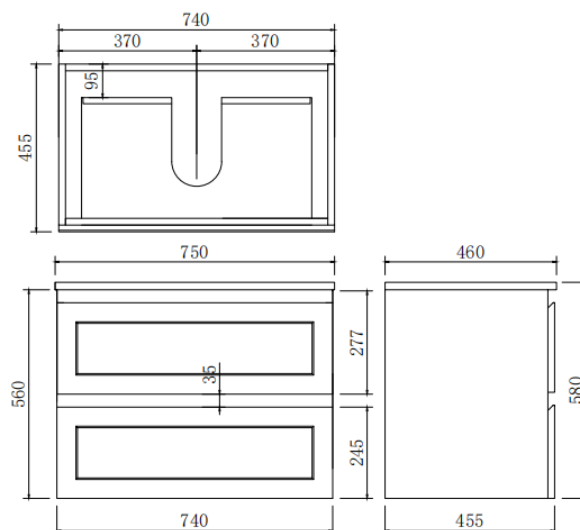

Fremantal Wall Hung Vanity

Product Code: FMW750WH / FMB750WH / FMG750WH

Specification:

Material: PVC construction

Finish: Matte white / Matte black / Matte Grey

Dimension: 750*460*580mm

Soft closing drawers

Vanity top options:

Standard ceramic top - PC7546

Olivia ceramic top - 75BT / D750B / OMW750 / OMB750

Poly top - POLY7546B

Stone top (with choices of tap hole and waste hole position) -

ABW74 / ABT74 / ASNOW74 / AWSP74 / AGSP74 / AGalaxyB750 / ACar74 / ANmq74