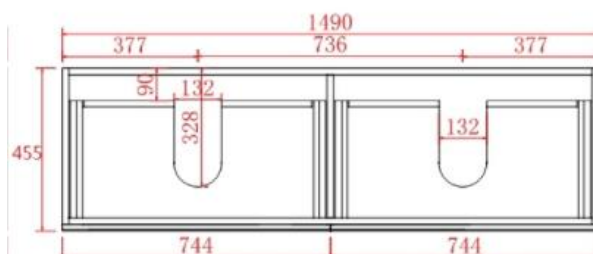

Fremantal Wall Hung Vanity

Product Code (Suitable for double bowl only):

FMW1550WH / FMB1550WH / FMG1550WH

Front View & Side View

FM1550-WH

Top View

Specification:

Material: PVC construction

Finish: Matte white / Matte black / Matte Grey

Dimension: 1500*460*580mm

Soft closing drawers

Vanity top options:

Standard ceramic top - PC1546D (Double bowl)

Stone top (with choices of tap hole and waste hole position) -