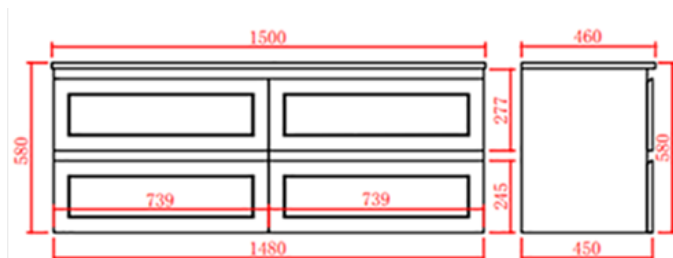

Fremantal Wall Hung Vanity

Product Code (Suitable for double bowl only):

FMW1550WH / FMB1550WH / FMG1550WH

Front View & Side View

FM1550-WH

Top View

Specification:

Material: PVC construction

Finish: Matte white / Matte black / Matte Grey

Dimension: 1500*460*580mm

Soft closing drawers

Vanity top options:

Standard ceramic top - PC1546D (Double bowl)

Stone top (with choices of tap hole and waste hole position) -