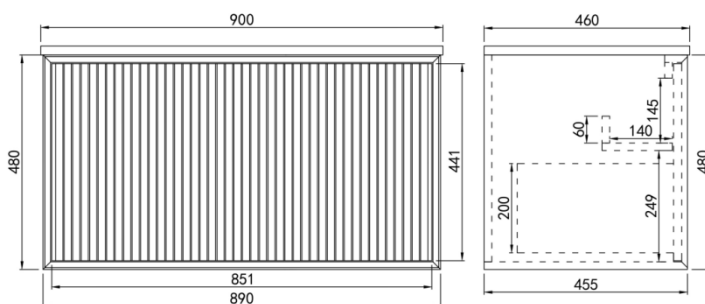

Kirribilli Wall Hung Vanity

Product Code: CK900W-MW / CK900W-MB

Specification:

Material: PVC construction

Finish: Matte white / Matte black

Dimension: 900*460*500mm

Push open drawer and shelf

Vanity top options:

Standard ceramic top - PC9046

Olivia ceramic top - 90BT / D900B / OMW900 / OMB900

Poly top - POLY9046B

Stone top (with choices of tap hole and waste hole position) -

ABW94 / ABT94 / ASNOW94 / ACar94 / ANmq94