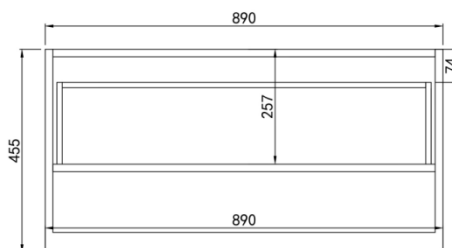

Kirribilli Wall Hung Vanity

Product Code: CK900W-MW / CK900W-MB

Specification:

Material: PVC construction

Finish: Matte white / Matte black

Dimension: 900*460*500mm

Push open drawer and shelf

Vanity top options:

Standard ceramic top - PC9046

Olivia ceramic top - 90BT / D900B / OMW900 / OMB900

Poly top - POLY9046B

Stone top (with choices of tap hole and waste hole position) -

ABW94 / ABT94 / ASNOW94 / ACar94 / ANmq94