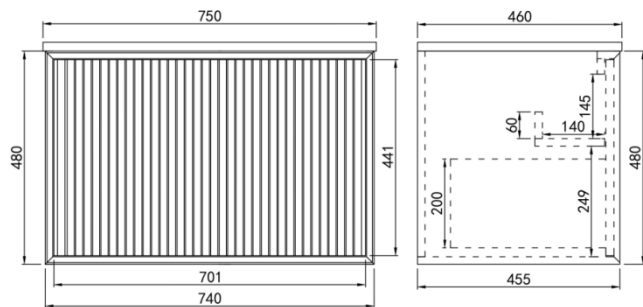

Kirribilli Wall Hung Vanity

Product Code: CK750W-MW / CK750W-MB

Specification:

Material: PVC construction

Finish: Matte white / Matte black

Dimension: 750*460*500mm

Push open drawer and shelf

Vanity top options:

Standard ceramic top - PC7546

Olivia ceramic top - 75BT / D750B / OMW750 / OMB750

Poly top - POLY7546B

Stone top (with choices of tap hole and waste hole position) -

ABW74 / ABT74 / ASNOW74 / ACar74 / ANmq74