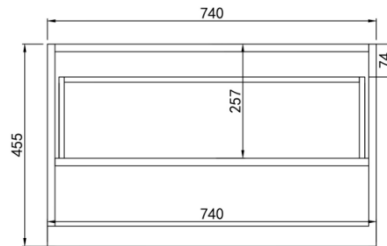

Kirribilli Wall Hung Vanity

Product Code: CK750W-MW / CK750W-MB

Specification:

Material: PVC construction

Finish: Matte white / Matte black

Dimension: 750*460*500mm

Push open drawer and shelf

Vanity top options:

Standard ceramic top - PC7546

Olivia ceramic top - 75BT / D750B / OMW750 / OMB750

Poly top - POLY7546B

Stone top (with choices of tap hole and waste hole position) -

ABW74 / ABT74 / ASNOW74 / ACar74 / ANmq74