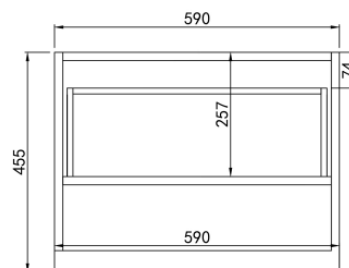

Kirribilli Wall Hung Vanity

Product Code: CK600W-MW / CK600W-MB

Specification:

Material: PVC construction

Finish: Matte white / Matte black

Dimension: 600*460*500mm

Push open drawer and shelf

Vanity top options: