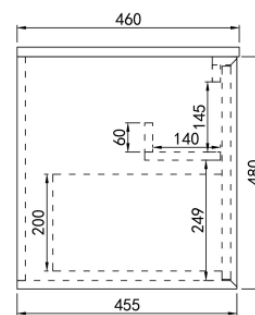

Kirribilli Wall Hung Vanity

Product Code: CK600W-MW / CK600W-MB

Specification:

Material: PVC construction

Finish: Matte white / Matte black

Dimension: 600*460*500mm

Push open drawer and shelf

Vanity top options:

Standard ceramic top - PC6046

Olivia ceramic top - 60BT / D600B / OMW600 / OMB600

Poly top - POLY6046B

Stone top (with choices of tap hole and waste hole position) -

ABW64 / ABT64 / ASNOW64 / ACar64 / ANmq64