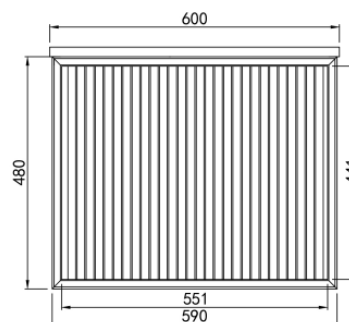

Kirribilli Wall Hung Vanity

Product Code: CK600W-MW / CK600W-MB

Specification:

Material: PVC construction

Finish: Matte white / Matte black

Dimension: 600*460*500mm

Push open drawer and shelf

Vanity top options:

Standard ceramic top - PC6046

Olivia ceramic top - 60BT / D600B / OMW600 / OMB600

Poly top - POLY6046B

Stone top (with choices of tap hole and waste hole position) -

ABW64 / ABT64 / ASNOW64 / ACar64 / ANmq64