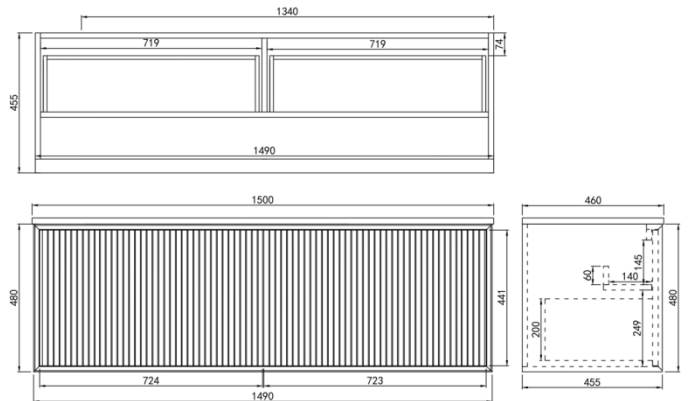

Kirribilli Wall Hung Vanity

**Product Code:** CK1500W-MW / CK1500W-MB

**Specification:**

- Material: PVC construction
- Finish: Matte white / Matte black
- Dimension: 1500\*460\*500mm
- Suitable for both single and double bowl
- Push open drawer and shelf
- Suitable for both single and double bowls

Vanity top options:

Standard ceramic top - PC1546 (Single bowl) / PC1546D (Double bowl)

Stone top (with choices of tap hole and waste hole position) -

Single bowl: ABW154 / ABT154 / ASNOW154 / ACar154 / ANmq154