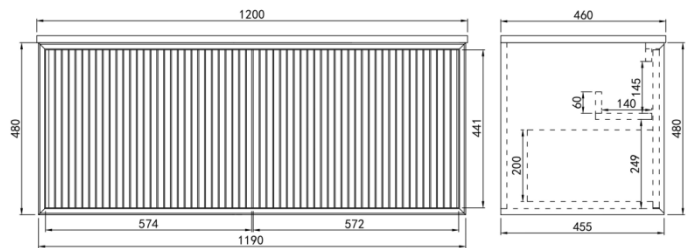

Kirribilli Wall Hung Vanity

Product Code: CK1200W-MW / CK1200W-MB

Specification:

Material: PVC construction

Finish: Matte white / Matte black

Dimension: 1200*460*500mm

Push open drawer and shelf

Suitable for both single and double bowls

Vanity top options:

Standard ceramic top - PC1246 (Single bowl) / PC1246D (Double bowl)

Olivia ceramic top -

Single bowl: D120B / 120BT / OMW1200 / OMB1200

Double bowl: D120BB / 122BT / OMW1220 / OMB1220

Poly top - POLY1246B (Single bowl)