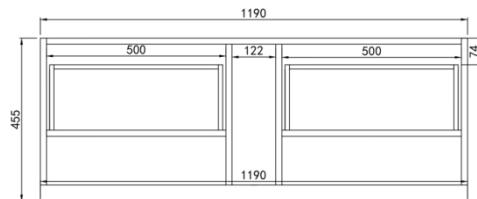

Kirribilli Wall Hung Vanity

Product Code: CK1200W-MW / CK1200W-MB

Specification:

Material: PVC construction

Finish: Matte white / Matte black

Dimension: 1200*460*500mm

Push open drawer and shelf

Suitable for both single and double bowls

Vanity top options:

Standard ceramic top - PC1246 (Single bowl) / PC1246D (Double bowl)

Olivia ceramic top -

Single bowl: D120B / 120BT / OMW1200 / OMB1200

Double bowl: D120BB / 122BT / OMW1220 / OMB1220

Poly top - POLY1246B (Single bowl)