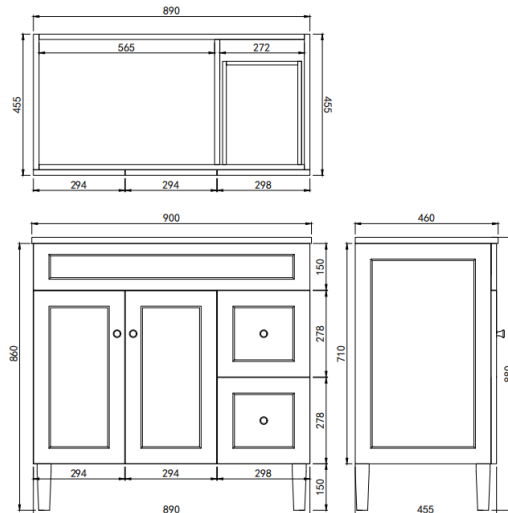

Harrington Floor Vanity

Product Code: CH94RL-MW / CH94RL-MB

Specification:

Material: PVC construction

Finish: Matte white / Matte black

Dimension: 900*460*880mm

Soft closing doors and drawers, solid wood legs

Vanity top options:

Standard ceramic top - PC9046

Olivia ceramic top - 90BT / D900B / OMW900 / OMB900

Poly top - POLY9046B

Stone top (with choices of tap hole and waste hole position) -

ABW94 / ABT94 / ASNOW94 / AWSP94 / AGSP94 / AGalaxyB900 / ACar94 / ANmq94