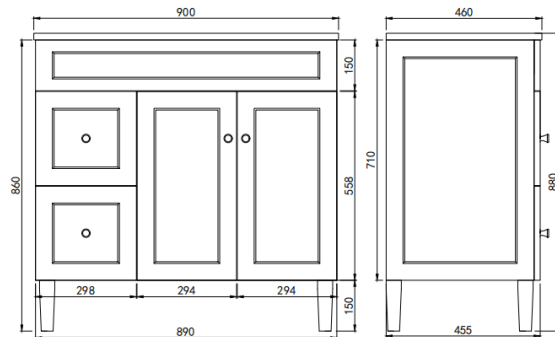

Harrington Floor Vanity

Product Code: CH94LL-MW / CH94LL-MB

Specification:

Material: PVC construction

Finish: Matte white / Matte black

Dimension: 900*460*880mm

Soft closing doors and drawers, solid wood legs

Vanity top options:

Standard ceramic top - PC9046

Olivia ceramic top - 90BT / D900B / OMW900 / OMB900

Poly top - POLY9046B

Stone top (with choices of tap hole and waste hole position) -

ABW94 / ABT94 / ASNOW94 / AWSP94 / AGSP94 / AGalaxyB900 / ACar94 / ANmq94