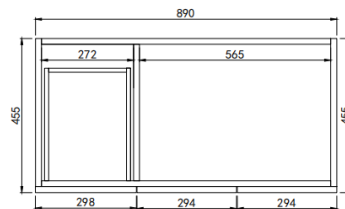

Harrington Floor Vanity

Product Code: CH94LL-MW / CH94LL-MB

Specification:

Material: PVC construction

Finish: Matte white / Matte black

Dimension: 900*460*880mm

Soft closing doors and drawers, solid wood legs