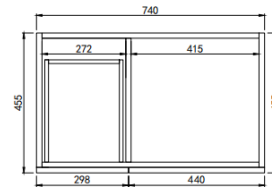

Harrington Floor Vanity

Product Code: CH74LL-MW / CH74LL-MB

Specification:

Material: PVC construction

Finish: Matte white / Matte black

Dimension: 750*460*880mm

Soft closing doors and drawers, solid wood legs