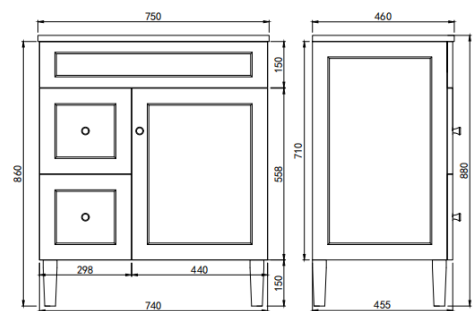

Harrington Floor Vanity

Product Code: CH74LL-MW / CH74LL-MB

Specification:

Material: PVC construction

Finish: Matte white / Matte black

Dimension: 750*460*880mm

Soft closing doors and drawers, solid wood legs

Vanity top options:

Standard ceramic top - PC7546

Olivia ceramic top - 75BT / D750B / OMW750 / OMB750

Poly top - POLY7546B

Stone top (with choices of tap hole and waste hole position) -

ABW74 / ABT74 / ASNOW74 / AWSP74 / AGSP74 / AGalaxyB750 / ACar74 / ANmq74