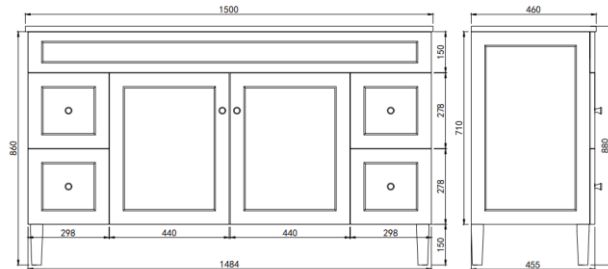

Harrington Floor Vanity

Product Code: CH154L-MW / CH154L-MB

Specification:

Material: PVC construction

Finish: Matte white / Matte black

Dimension: 1500*460*880mm

Suitable for both single and double bowls

Soft closing doors and drawers

Vanity top options:

Standard ceramic top - PC1546 (Single bowl) / PC1546D (Double bowl)

Stone top (available for undermount or above counter)

<https://www.poseidonbk.com.au/products/ceto/bellevue-vanity/harrington/harrington-on-ch154/>