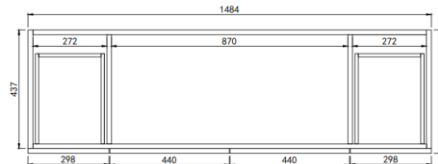

Harrington Floor Vanity

Product Code: CH154L-MW / CH154L-MB

Specification:

Material: PVC construction

Finish: Matte white / Matte black

Dimension: 1500*460*880mm

Suitable for both single and double bowls

Soft closing doors and drawers