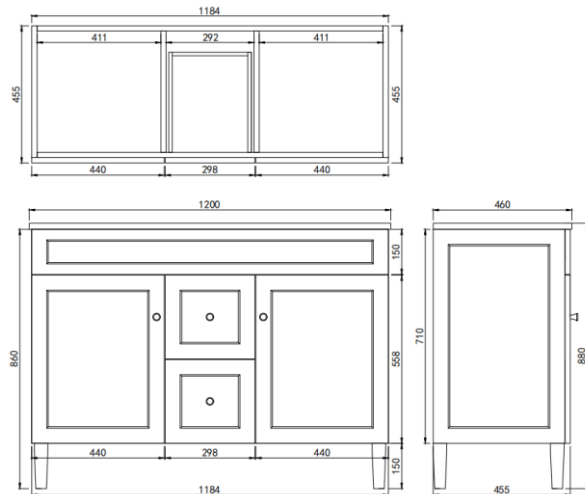

Harrington Floor Vanity

Product Code: CH124DL-MW / CH124DL-MB

Specification:

Material: PVC construction

Finish: Matte white / Matte black

Dimension: 1200*460*880mm

For double bowls, soft closing doors and drawers, solid wood legs

Vanity top options:

Vanity top options:

Standard ceramic top - PC1246D (Double bowl)

Olivia ceramic top -

Double bowl: D120BB / 122BT / OMW1220 / OMB1220

Stone top (available for undermount or above counter)