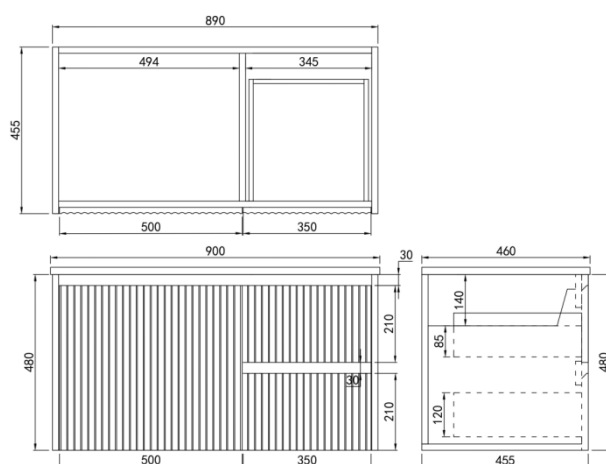

Brindabella Wall Hung Vanity

Product Code: CB94RW-MW / CB94RW-MB

Specification:

Material: PVC construction

Finish: Matte white / Matte black

Dimension: 900*460*500mm

Right hand drawer, soft closing doors and drawers

Vanity top options:

Standard ceramic top - PC9046

Olivia ceramic top - 90BT / D900B / OMW900 / OMB900

Poly top - POLY9046B

Stone top (with choices of tap hole and waste hole position) -

ABW94 / ABT94 / ASNOW94 / ACar94 / ANmq94