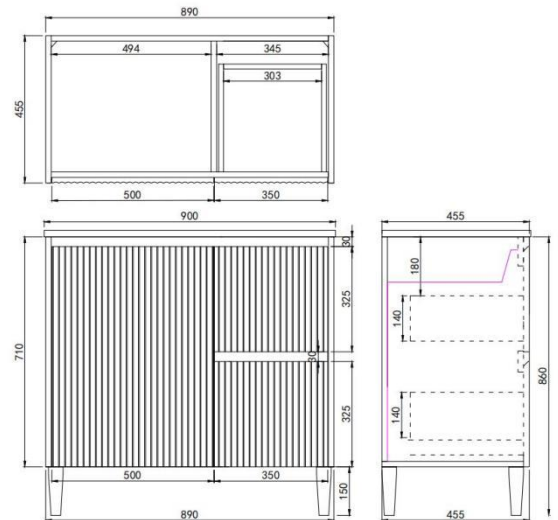

Brighton Floor Vanity

Product Code: CB94RL-MW / CB94RL-MB

Specification:

Material: PVC construction

Finish: Matte white / Matte black

Dimension: 900*460*880mm

Soft closing doors and drawers, solid wood legs

Vanity top options:

Standard ceramic top - PC9046

Olivia ceramic top - 90BT / D900B / OMW900 / OMB900

Poly top - POLY9046B

Stone top (with choices of tap hole and waste hole position) -

ABW94 / ABT94 / ASNOW94 / AWSP94 / AGSP94 / AGalaxyB900 / ACar94 / ANmq94