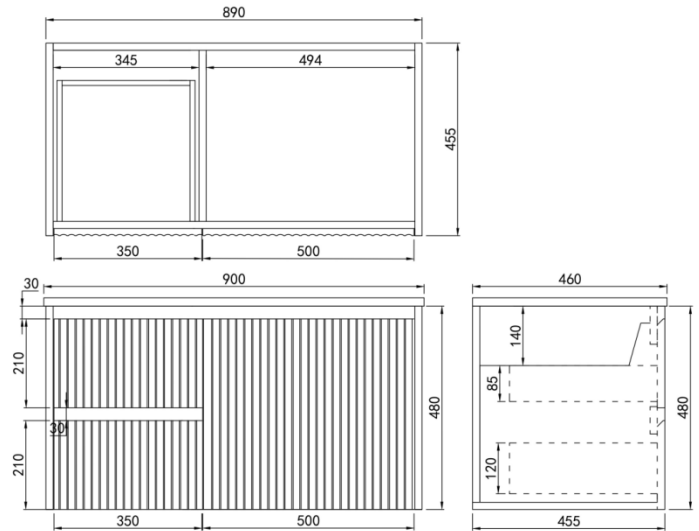

Brindabella Wall Hung Vanity

Product Code: CB94LW-MW / CB94LW-MB

Specification:

Material: PVC construction

Finish: Matte white / Matte black

Dimension: 900*460*500mm

Left hand drawer, soft closing doors and drawers

Vanity top options:

Standard ceramic top - PC9046

Olivia ceramic top - 90BT / D900B / OMW900 / OMB900

Poly top - POLY9046B

Stone top (with choices of tap hole and waste hole position) -

ABW94 / ABT94 / ASNOW94 / ACar94 / ANmq94