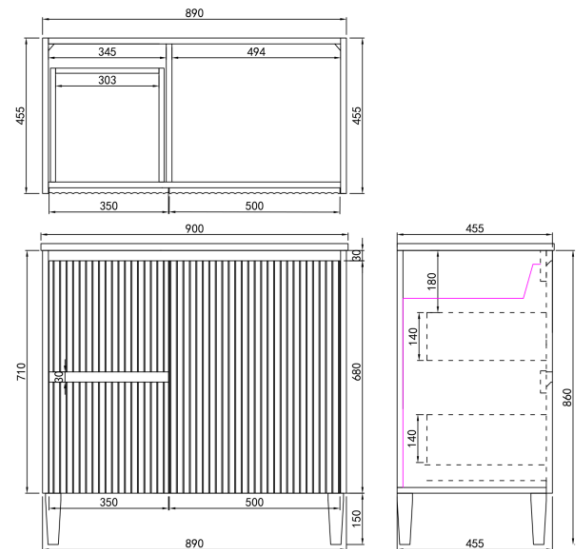

Brighton Floor Vanity

Product Code: CB94LL-MW / CB94LL-MB

Specification:

Material: PVC construction

Finish: Matte white / Matte black

Dimension: 900*460*880mm

Soft closing doors and drawers, solid wood legs

Vanity top options:

Standard ceramic top - PC9046

Olivia ceramic top - 90BT / D900B / OMW900 / OMB900

Poly top - POLY9046B

Stone top (with choices of tap hole and waste hole position) -

ABW94 / ABT94 / ASNOW94 / AWSP94 / AGSP94 / AGalaxyB900 / ACar94 / ANmq94