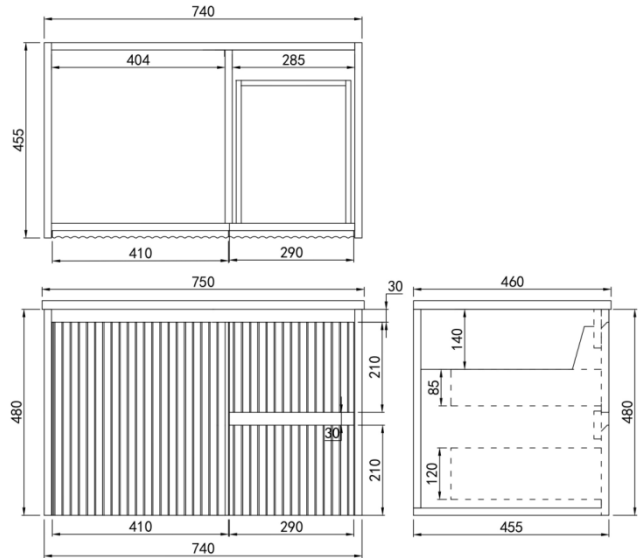

## Brindabella Wall Hung Vanity

**Product Code:** CB74RW-MW / CB74RW-MB

### Specification:

Material: PVC construction

Finish: Matte white / Matte black

Dimension: 750\*460\*500mm

Right hand drawer, soft closing doors and drawers

Vanity top options:

Standard ceramic top - PC7546

Olivia ceramic top - 75BT / D750B / OMW750 / OMB750

Poly top - POLY7546B

Stone top (with choices of tap hole and waste hole position) -

ABW74 / ABT74 / ASNOW74 / ACar74 / ANmq74

<https://www.poseidonbk.com.au/products/ceto/belleve-vanity/brindabella/cb74lw/>