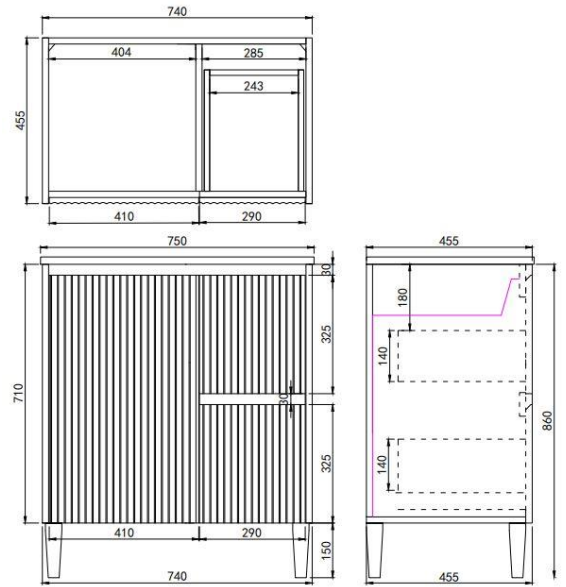

## Brighton Floor Vanity

**Product Code:** CB74RL-MW / CB74RL-MB

### Specification:

Material: PVC construction

Finish: Matte white / Matte black

Dimension: 750\*460\*880mm

Soft closing doors and drawers, solid wood legs

Vanity top options:

Standard ceramic top - PC7546

Olivia ceramic top - 75BT / D750B / OMW750 / OMB750