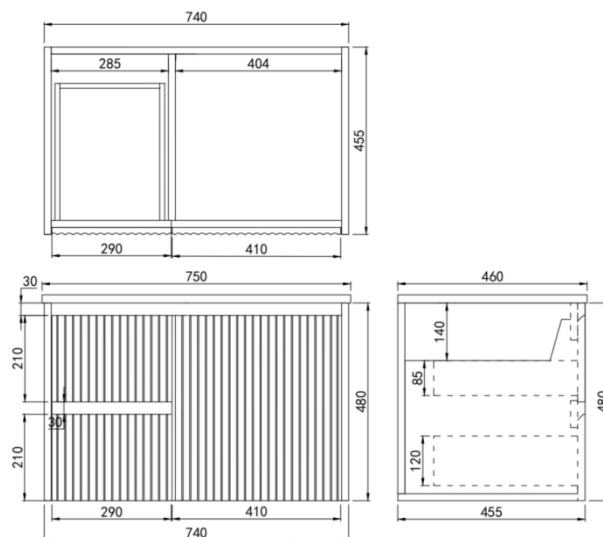

Brindabella Wall Hung Vanity

Product Code: CB74LW-MW / CB74LW-MB

Specification:

Material: PVC construction

Finish: Matte white / Matte black

Dimension: 750*460*500mm

Left hand drawer, soft closing doors and drawers

Vanity top options:

Standard ceramic top - PC7546

Olivia ceramic top - 75BT / D750B / OMW750 / OMB750

Poly top - POLY7546B

Stone top (with choices of tap hole and waste hole position) -

ABW74 / ABT74 / ASNOW74 / ACar74 / ANmq74