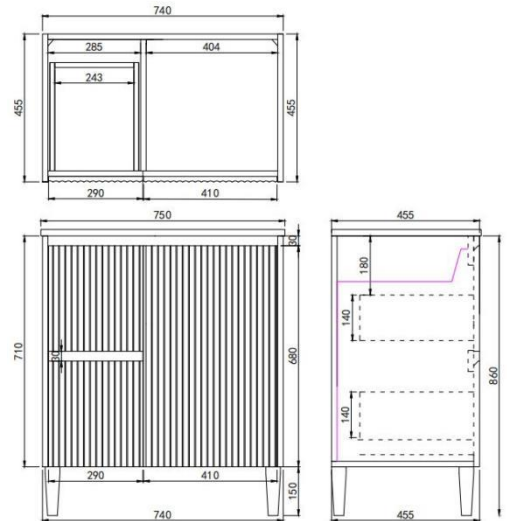

Brighton Floor Vanity

Product Code: CB74LL-MW / CB74LL-MB

Specification:

Material: PVC construction

Finish: Matte white / Matte black

Dimension: 750*460*880mm

Soft closing doors and drawers, solid wood legs

Vanity top options:

Standard ceramic top - PC7546

Olivia ceramic top - 75BT / D750B / OMW750 / OMB750

Poly top - POLY7546B

Stone top (with choices of tap hole and waste hole position) -

ABW74 / ABT74 / ASNOW74 / AWSP74 / AGSP74 / AGalaxyB750 / ACar74 / ANmq74