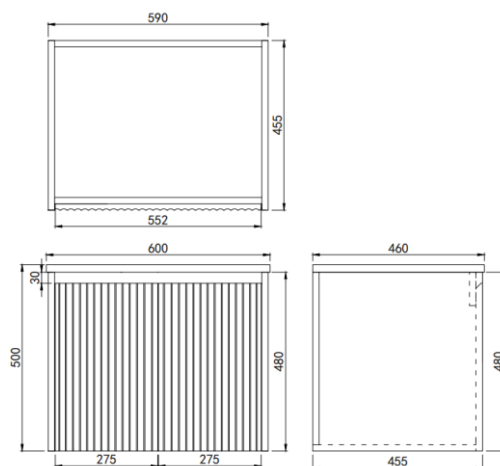

Brindabella Wall Hung Vanity

Product Code: CB64W-MW / CB64W-MB

Specification:

Material: PVC construction

Finish: Matte white / Matte black

Dimension: 590*460*500mm

Soft closing doors

Vanity top options:

Standard ceramic top - PC6046

Olivia ceramic top - 60BT / D600B / OMW600 / OMB600

Poly top - POLY6046B

Stone top (with choices of tap hole and waste hole position) -

ABW64 / ABT64 / ASNOW64 / ACar64 / ANmq64