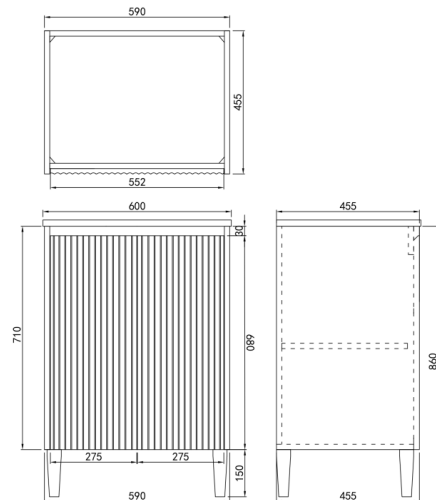

Brighton Floor Vanity

Product Code: CB64L-MW / CB64L-MB

Specification:

Material: PVC construction

Finish: Matte white / Matte black

Dimension: 600*460*880mm

Soft closing doors, solid wood legs

Vanity top options:

Standard ceramic top - PC6046

Olivia ceramic top - 60BT / D600B / OMW600 / OMB600

Poly top - POLY6046B

Stone top (with choices of tap hole and waste hole position) -

ABW64 / ABT64 / ASNOW64 / AWSP64 / AGSP64 / AGalaxyB600 / ACar64 / ANmq64