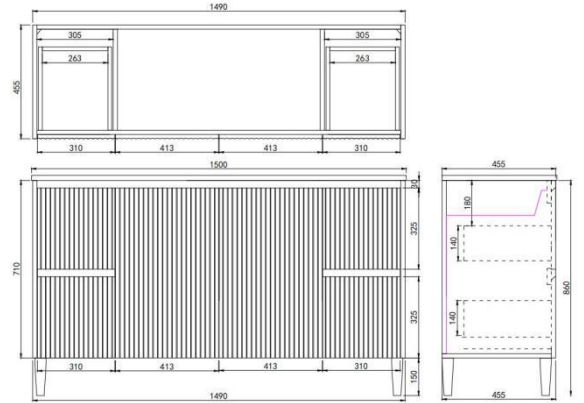

Brighton Floor Vanity

Product Code: CB154L-MW / CB154L-MB

Specification:

Material: PVC construction

Finish: Matte white / Matte black

Dimension: 1500*460*880mm

Suitable for both single and double bowls

Soft closing doors and drawers

Vanity top options:

Standard ceramic top - PC1546 (Single bowl) / PC1546D (Double bowl)

Stone top (available for undermount or above counter)

<https://www.poseidonbk.com.au/products/ceto/bellevue-vanity/brighton/cb154l/>