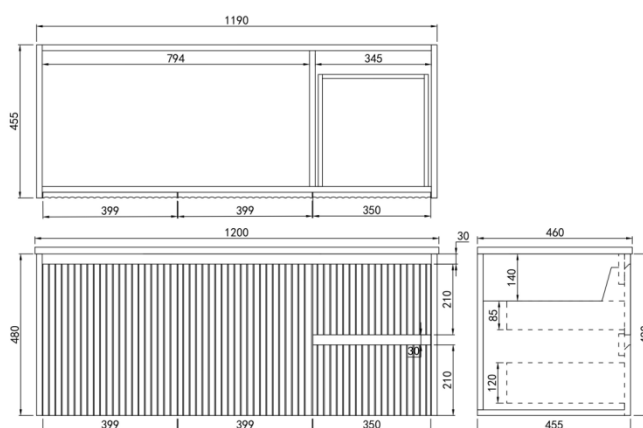

Brindabella Wall Hung Vanity

Product Code: CB124RW-MW / CB124RW-MB

Specification:

Material: PVC construction

Finish: Matte white / Matte black

Dimension: 1200*460*500mm

Right hand drawer, soft closing doors and drawers

Vanity top options:

Standard ceramic top - PC1246

Olivia ceramic top - 120BT / D1200B / OMW1200 / OMB1200

Poly top - POLY1246B

Stone top (with choices of tap hole and waste hole position) -

ABW124 / ABT124 / ASNOW124 / ACar124 / ANmq124