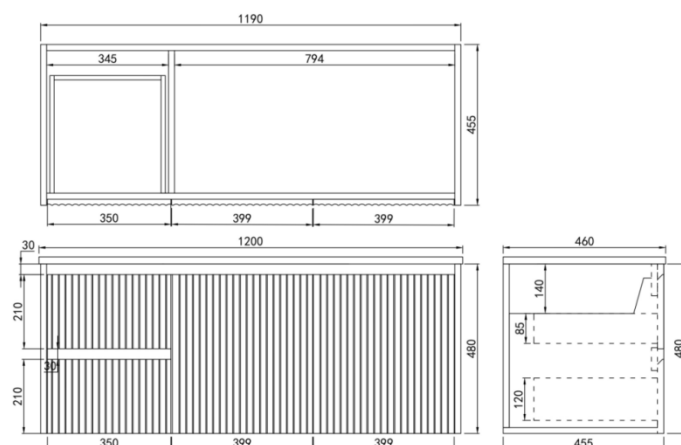

Brindabella Wall Hung Vanity

Product Code: CB124LW-MW / CB124LW-MB

Specification:

Material: PVC construction

Finish: Matte white / Matte black

Dimension: 1200*460*500mm

Left hand drawer, soft closing doors and drawers

Vanity top options:

Standard ceramic top - PC1246

Olivia ceramic top - 120BT / D1200B / OMW1200 / OMB1200

Poly top - POLY1246B

Stone top (with choices of tap hole and waste hole position) -

ABW124 / ABT124 / ASNOW124 / ACar124 / ANmq124