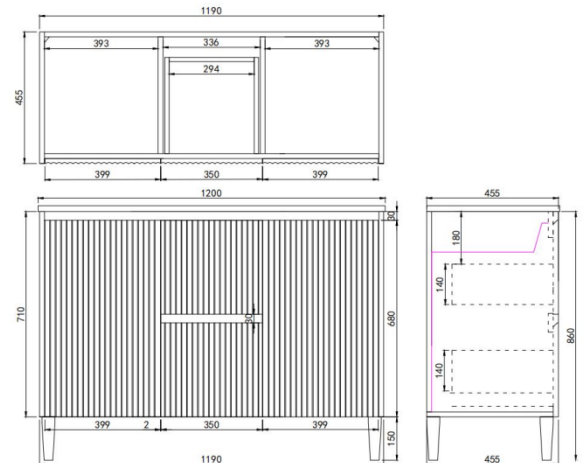

Brighton Floor Vanity

Product Code: CB124DL-MW / CB124DL-MB

Specification:

Material: PVC construction

Finish: Matte white / Matte black

Dimension: 1200*460*880mm

For double bowls, soft closing doors and drawers, solid wood legs

Vanity top options:

Vanity top options:

Standard ceramic top - PC1246D (Double bowl)

Olivia ceramic top -

Double bowl: D120BB / 122BT / OMW1220 / OMB1220

Stone top (available for undermount or above counter)