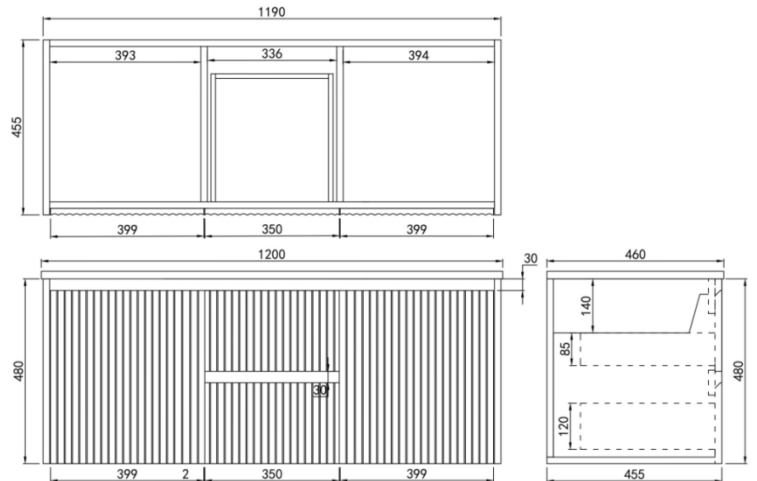

Brindabella Wall Hung Vanity

Product Code: CB1221W-MW / CB1221W-MB

Specification:

Material: PVC construction

Finish: Matte white / Matte black

Dimension: 1200*460*500mm

Soft closing doors and drawers, suitable for both single and double bowls

Vanity top options:

Standard ceramic top - PC1246 (Single bowl) / PC1246D (Double bowl)

Olivia ceramic top -

Single bowl: D120B / 120BT / OMW1200 / OMB1200

Double bowl: D120BB / 122BT / OMW1220 / OMB1220

Poly top - POLY1246B (Single bowl)

Stone top (with choices of tap hole and waste hole position) -

Single bowl: ABW124 / ABT124 / ASNOW124 / ACar124 / ANmq124

Double bowl: ABW124D / ABT124D / ASNOW124D / ACar124D / ANmq124D

<https://www.poseidonbk.com.au/products/ceto/bellevue-vanity/brindabella/cb1221w-copy-new>