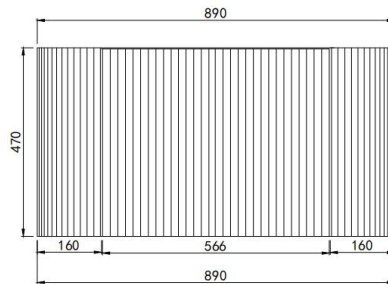

Avalon Standard Wall Hung Vanity

Product Code: CA900W-MW / CA900W-MB

Specification:

Material: PVC construction

Finish: Matte White / Matte Black

Dimension: 890*493*470mm

Soft closing drawer

Handle - Suggested: CAHDL200-BG / CAHDL200-MB

Handle options:

Size - 150mm / 200mm / 250mm

Colour - matte white / matte black / gum metal / brushed gold / brushed nickel

Vanity top options:

Stone top (with choices of tap hole and waste hole position) -