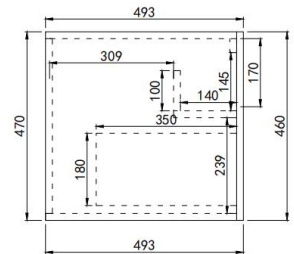

Avalon Standard Wall Hung Vanity

Product Code: CA900W-MW / CA900W-MB

Specification:

Material: PVC construction

Finish: Matte White / Matte Black

Dimension: 890*493*470mm

Soft closing drawer

Handle - Suggested: CAHDL200-BG / CAHDL200-MB

Handle options:

Size - 150mm / 200mm / 250mm

Colour - matte white / matte black / gum metal / brushed gold / brushed nickel

Vanity top options:

Stone top (with choices of tap hole and waste hole position) -