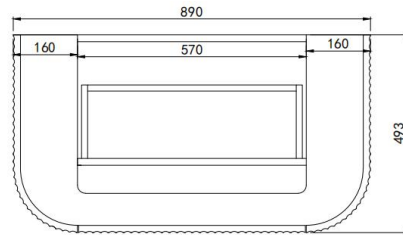

Avalon Standard Wall Hung Vanity

Product Code: CA900W-MW / CA900W-MB

Specification:

Material: PVC construction

Finish: Matte White / Matte Black

Dimension: 890*493*470mm

Soft closing drawer

Handle - Suggested: CAHDL200-BG / CAHDL200-MB

Handle options:

Size - 150mm / 200mm / 250mm

Colour - matte white / matte black / gum metal / brushed gold / brushed nickel

Vanity top options:

Stone top (with choices of tap hole and waste hole position) -