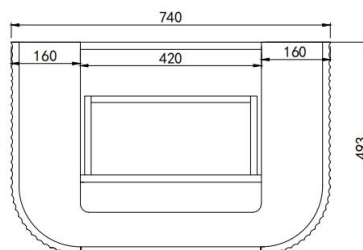

Avalon Standard Wall Hung Vanity

Product Code: CA750W-MW / CA750W-MB

Specification:

Material: PVC construction

Finish: Matte White / Matte Black

Dimension: 740*500*470mm

Soft closing drawer

Handle - Suggested: CAHDL150-BG / CAHDL150-MB

Handle options:

Size - 120mm / 200mm / 250mm / 300mm

Colour - matte white / matte black / gum metal / brushed gold / brushed nickel

Vanity top options:

Stone top (with choices of tap hole and waste hole position) -