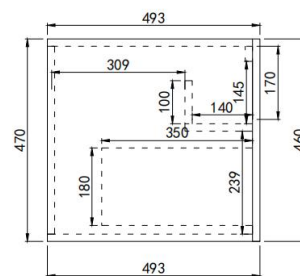

Avalon Standard Wall Hung Vanity

Product Code: CA750W-MW / CA750W-MB

Specification:

Material: PVC construction

Finish: Matte White / Matte Black

Dimension: 740*500*470mm

Soft closing drawer

Handle - Suggested: CAHDL150-BG / CAHDL150-MB

Handle options:

Size - 120mm / 200mm / 250mm / 300mm

Colour - matte white / matte black / gum metal / brushed gold / brushed nickel

Vanity top options:

Stone top (with choices of tap hole and waste hole position) -