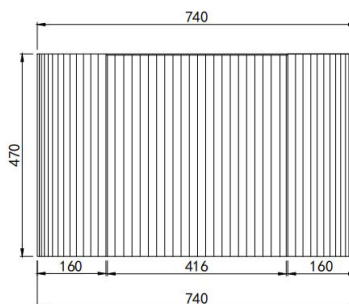

Avalon Standard Wall Hung Vanity

Product Code: CA750W-MW / CA750W-MB

Specification:

Material: PVC construction

Finish: Matte White / Matte Black

Dimension: 740*500*470mm

Soft closing drawer

Handle - Suggested: CAHDL150-BG / CAHDL150-MB

Handle options:

Size - 120mm / 200mm / 250mm / 300mm

Colour - matte white / matte black / gum metal / brushed gold / brushed nickel

Vanity top options:

Stone top (with choices of tap hole and waste hole position) -