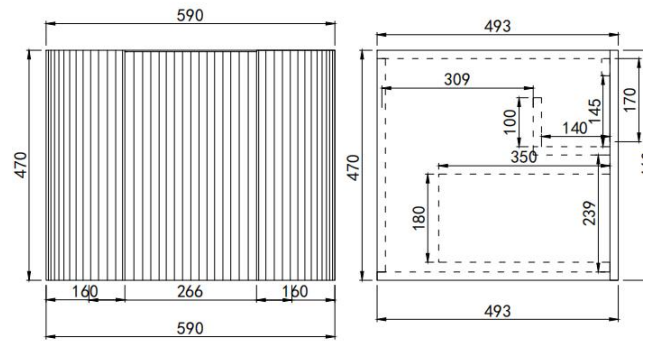

## Avalon Standard Wall Hung Vanity

**Product Code:** CA600W-MW / CA600W-MB

### Specification:

Material: PVC construction

Finish: Matte White / Matte Black

Dimension: 590\*493\*470mm

Soft closing drawer

Handle - Suggested: CAHDL120-BG / CAHDL120-MB

Handle options:

Size - 150mm / 200mm / 250mm / 300mm