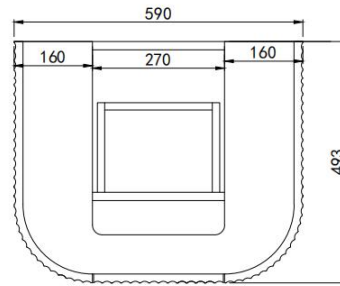

## Avalon Standard Wall Hung Vanity

**Product Code:** CA600W-MW / CA600W-MB

### Specification:

Material: PVC construction

Finish: Matte White / Matte Black

Dimension: 590\*493\*470mm

Soft closing drawer

Handle - Suggested: CAHDL120-BG / CAHDL120-MB

Handle options:

Size - 150mm / 200mm / 250mm / 300mm