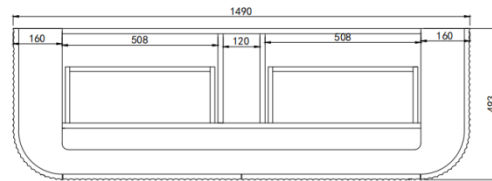

Avalon Standard Wall Hung Vanity

Product Code: CA1500W-MW / CA1500W-MB

Specification:

Material: PVC construction

Finish: Matte White / Matte Black

Dimension: 1490*493*470mm

Soft closing drawer

Handle - Suggested: CAHDL150-BG / CAHDL150-MB

Handle options:

Size - 150mm / 200mm / 250mm

Colour - matte white / matte black / gum metal / brushed gold / brushed nickel

Vanity top options:

Stone top (with choices of tap hole and waste hole position) -