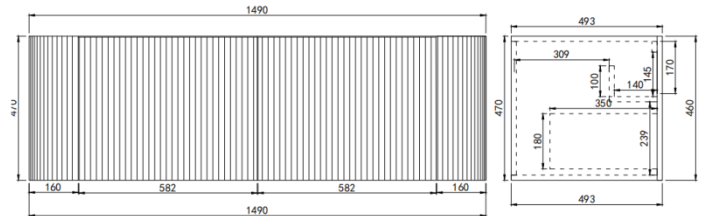

Avalon Standard Wall Hung Vanity

Product Code: CA1500W-MW / CA1500W-MB

Specification:

Material: PVC construction

Finish: Matte White / Matte Black

Dimension: 1490*493*470mm

Soft closing drawer

Handle - Suggested: CAHDL150-BG / CAHDL150-MB

Handle options:

Size - 150mm / 200mm / 250mm

Colour - matte white / matte black / gum metal / brushed gold / brushed nickel

Vanity top options:

Stone top (with choices of tap hole and waste hole position) -