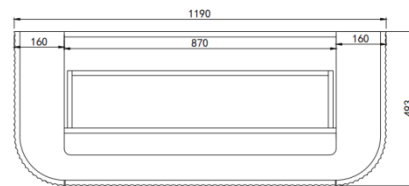

Avalon Standard Wall Hung Vanity

Product Code: CA1200W-MW / CA1200W-MB

Specification:

Material: PVC construction

Finish: Matte White / Matte Black

Dimension: 1190*493*470mm

Soft closing drawer

Handle - Suggested: CAHDL250-BG / CAHDL250-MB

Handle options:

Size - 120mm / 150mm / 200mm / 300mm

Colour - matte white / matte black / gum metal / brushed gold / brushed nickel

Vanity top options:

Stone top (with choices of tap hole and waste hole position) -