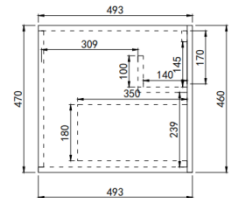

Avalon Standard Wall Hung Vanity

Product Code: CA1200W-MW / CA1200W-MB

Specification:

Material: PVC construction

Finish: Matte White / Matte Black

Dimension: 1190*493*470mm

Soft closing drawer

Handle - Suggested: CAHDL250-BG / CAHDL250-MB

Handle options:

Size - 120mm / 150mm / 200mm / 300mm

Colour - matte white / matte black / gum metal / brushed gold / brushed nickel

Vanity top options:

Stone top (with choices of tap hole and waste hole position) -