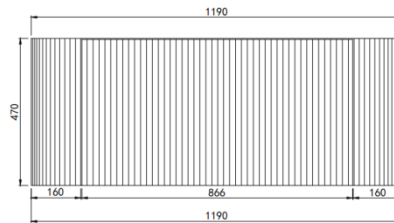

Avalon Standard Wall Hung Vanity

Product Code: CA1200W-MW / CA1200W-MB

Specification:

Material: PVC construction

Finish: Matte White / Matte Black

Dimension: 1190*493*470mm

Soft closing drawer

Handle - Suggested: CAHDL250-BG / CAHDL250-MB

Handle options:

Size - 120mm / 150mm / 200mm / 300mm

Colour - matte white / matte black / gum metal / brushed gold / brushed nickel

Vanity top options:

Stone top (with choices of tap hole and waste hole position) -