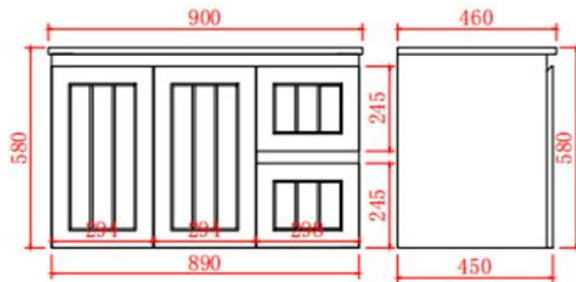

Acacia Wall Hung Vanity

Product Code: AC94RW-MW / AC94RW-MB

Specification:

Material: PVC construction

Finish: Matte white / Matte black

Dimension: 900*460*580mm

Soft closing doors and drawers

Vanity top options:

Standard ceramic top - PC9046

Olivia ceramic top - 90BT / D900B / OMW900 / OMB900

Poly top - POLY9046B

Stone top (available for undermount or above counter)

<https://www.poseidonbk.com.au/products/ceto/bellevue-vanity/acacia-wall-hung/ac94rw/>