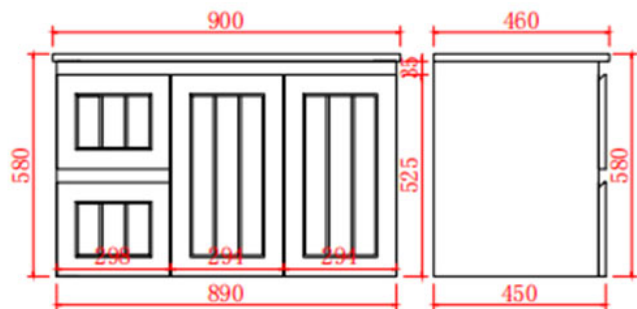

Acacia Wall Hung Vanity

Product Code: AC94LW-MW / AC94LW-MB

Specification:

Material: PVC construction

Finish: Matte white / Matte black

Dimension: 900*460*580mm

Soft closing doors and drawers

Vanity top options:

Standard ceramic top - PC9046

Olivia ceramic top - 90BT / D900B / OMW900 / OMB900

Poly top - POLY9046B

Stone top (available for undermount or above counter)

<https://www.poseidonbk.com.au/products/ceto/bellevue-vanity/acacia-wall-hung/ac94lw/>